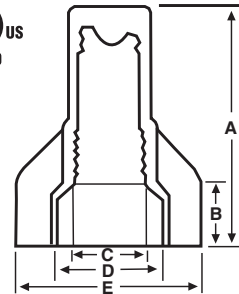

Model	(Size)	Part #	Pkg Qty	Wire Range	Min	Max
GB-3	(73B)	10-003HT	100/box	#22 - #14 AWG ¹	3 #20	4 #16 w/1 #20
		27-003	10,000/bulk keg			
GB-4	(74B)	10-004HT	100/box	#18 - #10 AWG ¹	1 #14 w/1 #18	4 #14
		27-004	10,000/bulk keg			

¹ Connections rated at 300 V Max. and 600 V Max.

Note: Connection rated at 600 V Max. for building wiring and rated at 1000 V Max. in lighting fixtures/luminaries and signs. See carton for detailed wire combination ratings or www.gardnerbender.com.

WingGard® Color-Coded Twist-On Wire Connectors

Unsurpassed quality and durability in a high-leverage, easy-on wing-type design.

- Wings are knurled for a sure grip and offset from centerline for greater twisting leverage.
- Square-wire plated spring instantly adjusts to the shape and size of the splice.
- Flame-retardant properties resist heat distortion up to 105 °C (221 °F).
- High-dielectric shell features deep skirt design to prevent exposure of bare wire.
- Copper-to-copper connections only.

	Color	Part #	Pkg Qty	Wire Range	Min	Max
#84™		10-084	100/box	#22 - #10 AWG (connections rated at 300 V Max. and 600 V Max.)	2 #22	3 #12
		12-084BU	42,000/bulk barrel			
		13-084	500/bag			
		16-084	100/jar			
		16-084M	225/jar			
		17-084	50/bag			
		19-084	6/card			
		25-084	25/resealable bag			
#86™		10-086	100/box	#22 - #6 AWG (connections rated at 300 V Max. and 600 V Max.)	2 #20	4 #10
		12-086BU	22,500/bulk barrel			
		13-086	500/bag			
		16-086	125/jar			
		16-086L	325/jar			
		17-086	50/bag			
		19-086	6/card			
		25-086	25/resealable bag			
#89™		10-089	50/box	#14 - #6 AWG (connections rated at 300 V Max. and 600 V Max.)	1 #10 w/1 #12	1 #6 Str w/2 #8 Str
		13-089	100/bag			
		19-089	2/card			
		25-089	10/resealable bag			